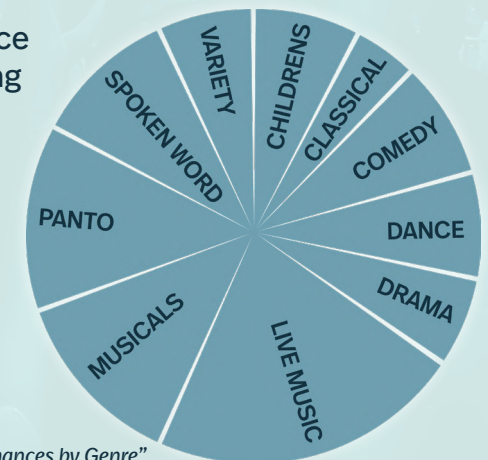

KEY FACTS

- Our theatre is centrally located in the South East, benefiting from excellent transport links. We are just 56 minutes from London Charing Cross by train, making us easily accessible for both regional and London-based audiences.
- We are the largest *flexible* performance venue within a 30-mile radius, offering a dynamic space capable of accommodating a wide range of productions and events.
- We welcome over 115,000 visitors annually, supported by a growing and loyal audience base, with strong retention and a high number of returning attendees.